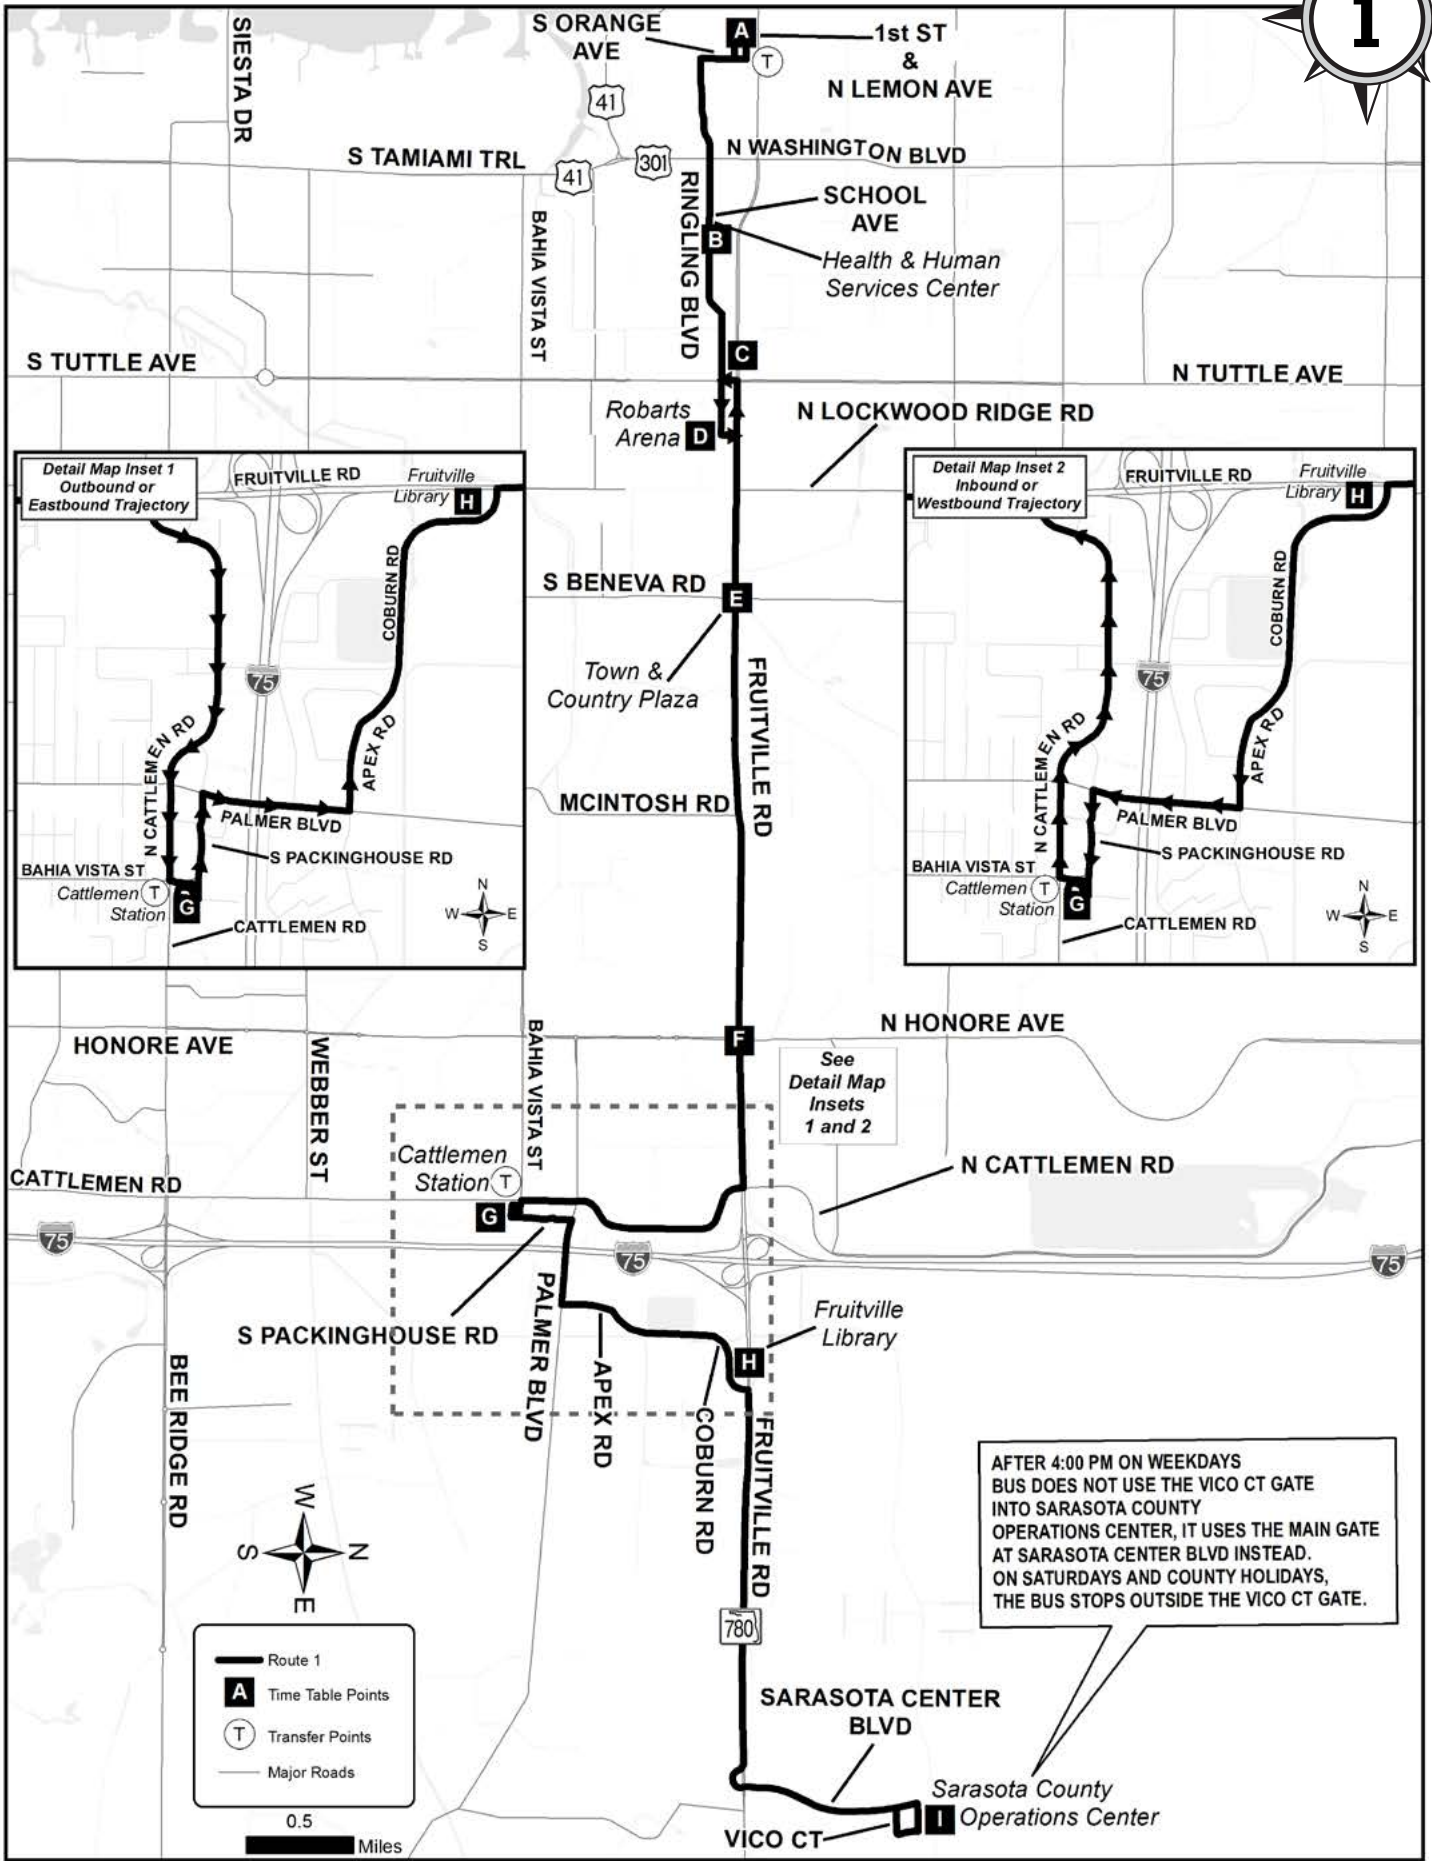

ROUTE 1 Fruitville/Downtown

8.17 Communications

Weekday & Saturday Routes
(except major holidays)
Effective August 19, 2017

We'll take you there!

No person shall be excluded from or otherwise discriminated against on the grounds of race, color, or national origin from Sarasota County Area Transit (SCAT) buses or services. Title VI Complaint forms are available at <https://www.scgov.net/SCAT/Pages/Complaints.aspx> or from the SCAT Administration Offices, 5303 Pinkney Ave., Sarasota, FL 34233 or by telephone at (941)861-5000 (TTY: 7-1-1 or 1-800-955-8771)

941-861-5000 TTY: 7-1-1 OR 1-800-955-8771 SCAT.SCGOV.NET